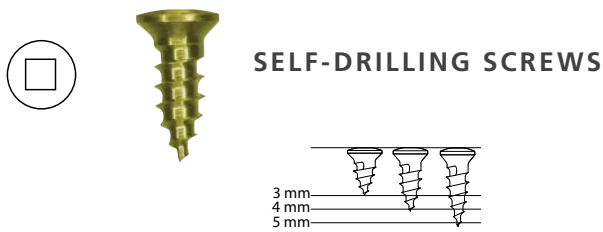

BIOPLATE

CRANIAL FIXATION

1.5 MM SYSTEM

1.5MM PLATES

	Product Name	Description	Quantity	Code
	2-hole Straight Plate, Small	11 mm	1	81-3018
			5	81-2000
	2-hole Straight Plate, Large	14 mm	1	81-3131
			5	81-3135
	2-hole Straight Compression Plate	14 mm	1	81-3144
	4-hole Straight Plate	19 mm	1	81-2001
	4-Hole Boxcar Plate	10 x 10 mm	1	81-2007
	4-Hole Boxcar Plate, Large	14 x 14 mm	1	81-3136
	6-Hole Boxcar Plate	8 x 17 mm	1	81-2008
	8-Hole Boxcar Plate	10 x 24 mm	1	81-2009
	Y Plate	18 mm	1	81-2002
	X Plate	17 mm	1	81-2003
	T Plate	15 mm	1	81-2004
	Flexible Burr Hole Cover, Small	12 mm	1	81-2053
	Flexible Burr Hole Cover, Large	18 mm	1	81-2054
	Access Burr Hole Cover	18 mm	1	81-3180

Contact Bioplate to learn more about our complex and customizable plates not shown in this catalogue. 888-BIOPLATE

1.5MM SCREWS

Size	Quantity	Code
3 mm long	1	81-2065
	5	81-2071
4 mm long	1	81-2066
	5	81-2072
5 mm long	1	81-2067
	5	81-2073

CONTAINER

Description	Quantity	Code
Plate & Screw Container	1	81-4205

1.5MM COMPACT PLUS STARTER KIT (81-3340)

Bioplate’s 1.5mm Compact Plus Starter Kit is a combination of the most frequently used plates, screws and instruments. It’s designed to be an introduction to our cranial fixation system. Delivered in our Compact Plus container, Bioplate provides a unique and flexible approach to rigid fixation. The Compact Plus container can be combined with other Bioplate containers for a stackable, compact footprint.